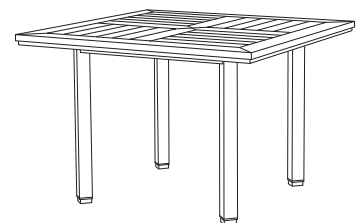

**36" Square Pedestal Table**  
GT-1015 (bar height also available)

**60" Round Dining Table**  
GT-1004 (other sizes available)

**36" Square Pedestal Table**  
GH-1 (bar height also available)

**48" Round Dining Table**  
GT-1012 (other sizes available)

**Round Side Table**  
GT-1090

**42" Square Dining Table**  
GT-1002