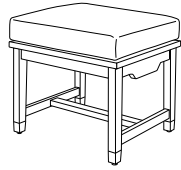

Ottoman
AL-5050