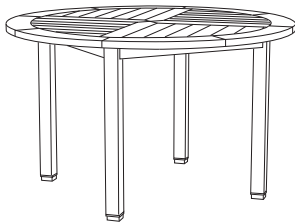

**AL-5000**  
Alisèo Adjustable-Back Dining Chair  
24" w × 30.5" d × 35" h

**AL-5050**  
Alisèo Ottoman  
20" w × 17.75" d × 18.5" h

**GIATI**  
DESIGNS BY MARK SINGER

GIATI DESIGNS, INC.  
Santa Barbara, California  
Tel 805.684.8349 Fax 805.684.8359  
[www.giati.com](http://www.giati.com)

**AL-5000** back view

Available in casual finishes  
for interior and exterior use:  
Natural Teak, Driftwood Finish, or  
Protective UV Inhibitor (Teak Oil)

**Ottoman**  
AL-5050

**Adjustable Dining Chair**  
AL-5000

**36" Square Pedestal Table**  
GT-1015 (bar height also available)

**60" Round Dining Table**  
GT-1004 (other sizes available)

**36" Square Pedestal Table**  
GH-1 (bar height also available)

**48" Round Dining Table**  
GT-1012 (other sizes available)